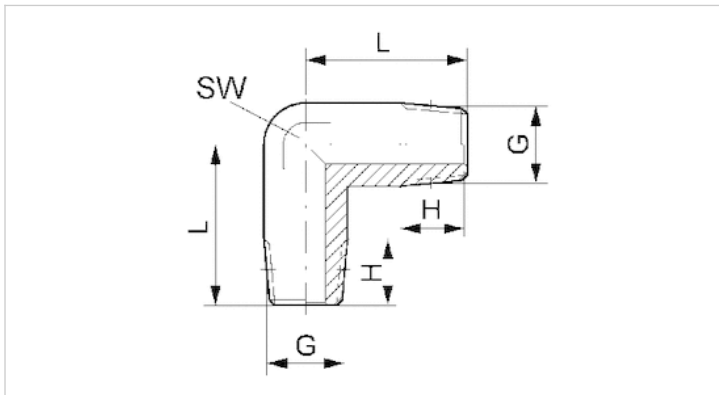

## Technical data

Part No.	Type	Port G	Delivery unit
1823391733	FPT-S-RVK	R 1/8	10 piece
1823391734	FPT-S-RVK	R 1/4	10 piece
1823391735	FPT-S-RVK	R 3/8	5 piece
1823391736	FPT-S-RVK	R 1/2	5 piece
1823391737	FPT-S-RVK	R 3/4	2 piece
1823391738	-	R 1	2 piece

## Dimensions

### Dimensions

## Dimensions

Part No.	Port G	H	L	SW
1823391733	R 1/8	8,0	19,0	10
1823391734	R 1/4	11,0	24,0	13
1823391735	R 3/8	11.5	26.5	17
1823391736	R 1/2	15,0	30,0	21
1823391737	R 3/4	14.5	32,0	25
1823391738	R 1	16.8	39,0	30