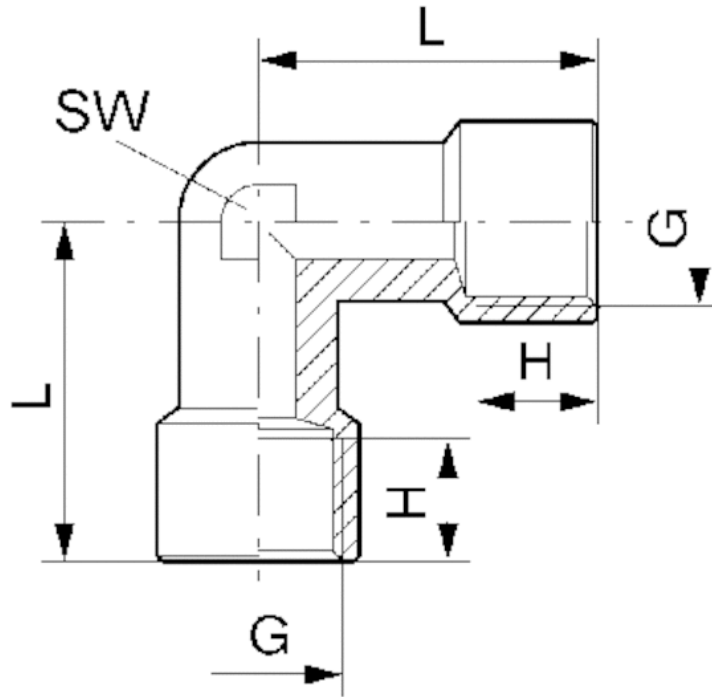

Elbow fitting

- Internal thread
- G 1/8
- FPT-S-RVK

Working pressure min./max.

0 ... 16 bar

Ambient temperature min./max.

-20 ... 80 °C

Technical data

Part No.	Port G	Delivery unit
1823391721	G 1/8	10 piece
1823391722	G 1/4	10 piece
1823391723	G 3/8	5 piece
1823391724	G 1/2	5 piece
1823391725	G 3/4	2 piece
1823391726	G 1	2 piece

Technical information

Material

Material

Brass, nickel-plated

Dimensions

Dimensions

Dimensions

Part No.	Port G	H	L	SW
1823391721	G 1/8	8.2	21	10
1823391722	G 1/4	11.4	25.5	13
1823391723	G 3/8	11.3	28	17
1823391724	G 1/2	15	34	21
1823391725	G 3/4	16.5	36	25
1823391726	G 1	19	45	30