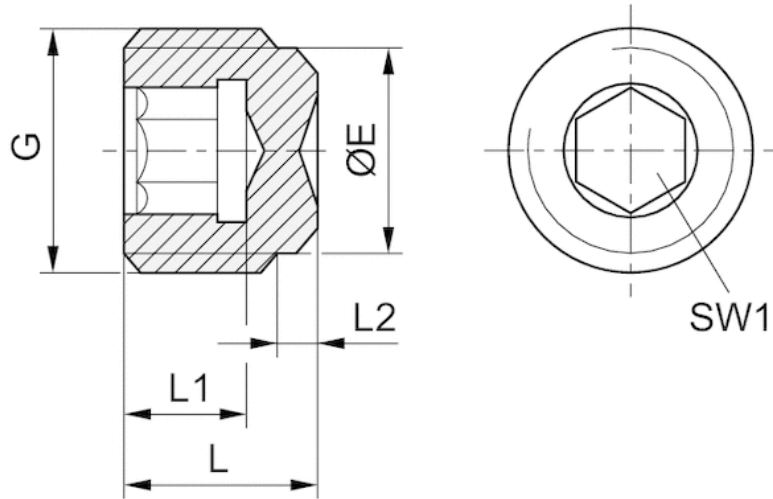

Blanking screw

- External thread
- G 1/4
- FPT-S-RIO

Working pressure min./max.

0 ... 16 bar

Ambient temperature min./max.

-20 ... 80 °C

Technical data

Part No.	Port G	Delivery unit
1823462004	G 1/8	10 piece
1823462003	G 1/4	10 piece

Technical information

Material	
Material	Brass

Dimensions

Dimensions

Dimensions

Port G	ØE	L	L1	L2	SW1
G 1/8	8	8	5	2	5
G 1/4	11	11	7	3.5	6