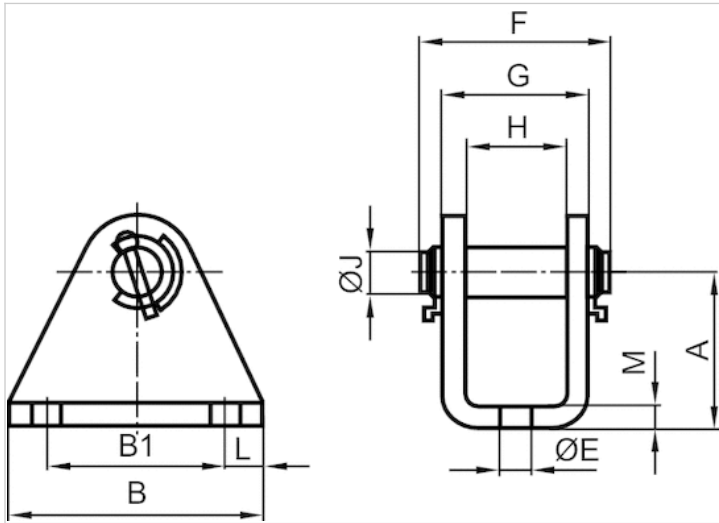

# Clevis mounting, Series AB3

- Suitable piston  $\varnothing$  32 mm

## Technical data

Part No.	Piston $\varnothing$
5217103402	32 mm
5217113402	40 mm
5217123402	50 mm
5217133402	63 mm

Scope of delivery: clevis mounting incl. pivot pins

## Dimensions

## Dimensions

Part No.	A	B	B1	Ø E	F	G	H	Ø J	L	M
5217103402	35	55	35	9	55	35.1	25.1	10	10	5
5217113402	40	55	35	9	65	40.1	30.1	12	10	5
5217123402	50	55	35	11	75	51.1	35.1	12	10	8
5217133402	60	65	45	11	75	51.1	35.1	16	10	8